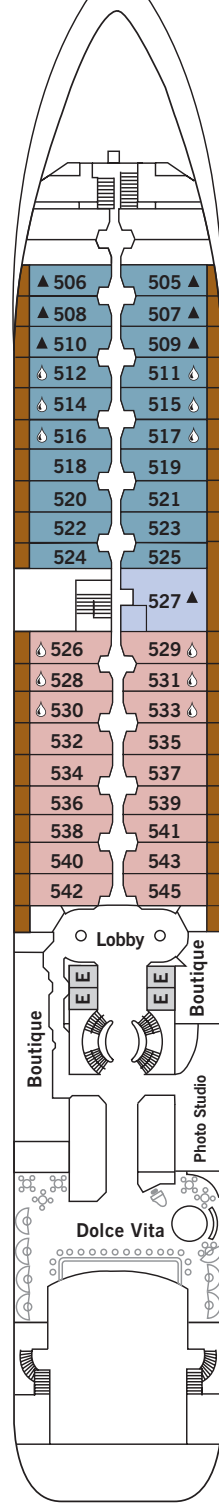

SILVER CLOUD EXPEDITIONS – November 2017

DECK 3
Changing Room
Hospital

DECK 4
The Restaurant
La Dame
Laundrette

DECK 5
Dolce Vita
Boutiques
Photo Studio

DECK 6
Explorer Lounge
Fitness Center
Reception/Guest Relations
Expedition Office

DECK 7
La Terrazza
Zagara Spa
Beauty Salon
The Library

DECK 8
The Bridge
Pool
Pool Bar & Grill
The Grill
The Panorama Lounge
The Connoisseur's Corner

DECK 9
Tor's Observation Lounge
Jogging Track

SUITE CATEGORIES

- Owner's Suite ●
- Grand Suite ●
- Royal Suite ●
- Silver Suite ●
- Medallion Suite ●
- Deluxe Veranda Suite ●
- Veranda Suite ●
- Vista Suite ●

SPECIFICATIONS

- Crew 217/223
- Officers European
- Guests 200/254
- Tonnage 16,800
- Length 514.14 Feet/156.7 Metres
- Width 70.62 Feet/21.5 Metres
- Speed 18 Knots
- Passenger Decks 7
- Connecting Suites ⇕
- 3rd Guest Capacity ▲
- Bathtub/Shower Combination ♻
- Bathtub & Separate Shower ♻
- Disabled Suites ♿
- 449, 451
- Refurbished 2017
- Registry Bahamas
- Ice-class Rating 1C

Deck plans are for illustration purposes only and may be subject to change.

Suite diagrams shown are for illustration purposes only and may vary from actual square footage. Please refer to suite specifications for square footage.