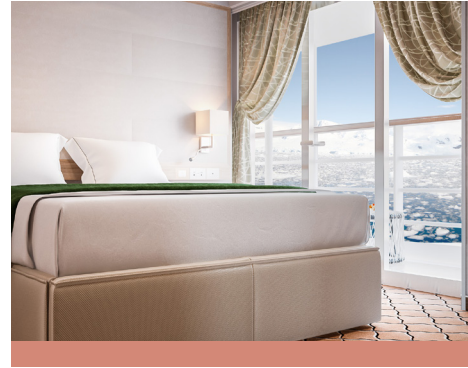

- Large teak veranda with patio furniture and floor-to-ceiling glass doors; bedroom two has additional large picture window
- Living room with sitting area; bedroom two has additional sitting area
- Separate dining area
- Twin beds or queen-sized bed; bedroom two has additional twin beds or queen-sized bed
- Marbled bathroom with full-sized bath and separate shower, plus a powder room; bedroom two has additional marbled bathroom with shower (no tub as indicated in diagram)
- Walk-in wardrobe(s) with personal safe
- Vanity table(s) with hair dryer
- Writing desk(s)
- Bose Sound Touch 30 with Bluetooth connectivity
- Unlimited WiFi Internet access
- Illy® Espresso machine

- Two teak verandas with patio furniture and floor-to-ceiling glass doors; bedroom two has additional veranda
- Living room with sitting area; bedroom two has additional sitting area
- Separate dining area
- Twin beds or queen-sized bed; bedroom two has additional twin beds or queen-sized bed
- Marbled bathroom with full-sized bath and separate shower; bedroom two has additional marbled bathroom with shower (no tub as indicated in diagram)
- Walk-in wardrobe(s) with personal safe
- Vanity table(s) with hair dryer
- Writing desk(s)
- Bose Sound Touch 30 with Bluetooth connectivity
- Unlimited WiFi Internet access
- Illy® Espresso machine