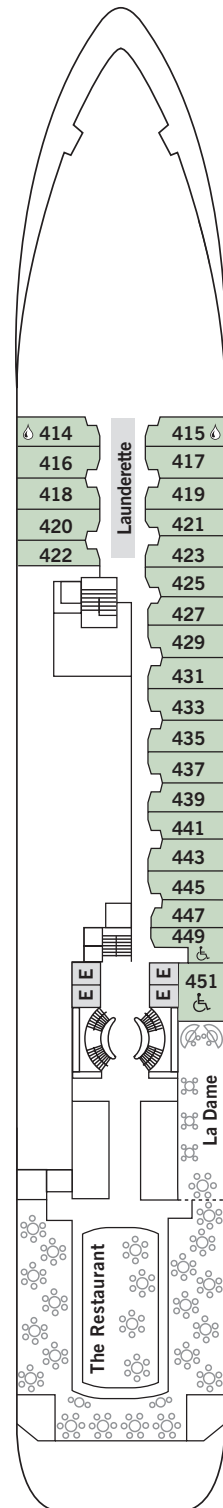

SILVER CLOUD EXPEDITIONS – November 2017

DECK 3
Changing Room
Hospital

DECK 4
The Restaurant
La Dame
Laundrette

DECK 5
Dolce Vita
Boutiques
Photo Studio

DECK 6
Explorer Lounge
Fitness Center
Reception/Guest Relations
Expedition Office

DECK 7
La Terrazza
Zagara Spa
Beauty Salon
The Library

DECK 8
The Bridge
Pool
Pool Bar & Grill
The Grill
The Panorama Lounge
The Connoisseur's Corner

DECK 9
Tor's Observation Lounge
Jogging Track

SUITE CATEGORIES

- Owner's Suite ●
- Grand Suite ●
- Royal Suite ●
- Silver Suite ●
- Medallion Suite ●
- Deluxe Veranda Suite ●
- Veranda Suite ●
- Vista Suite ●

SPECIFICATIONS

- Crew 217/223
- Officers European
- Guests 200/254
- Tonnage 16,800
- Length 514.14 Feet/156.7 Metres
- Width 70.62 Feet/21.5 Metres
- Speed 18 Knots
- Passenger Decks 7
- Connecting Suites ⇕
- 3rd Guest Capacity ▲
- Bathtub/Shower Combination ♻
- Bathtub & Separate Shower ♻
- Disabled Suites ♿
- 449, 451
- Refurbished 2017
- Registry Bahamas
- Ice-class Rating 1C

Deck plans are for illustration purposes only and may be subject to change.

Suite diagrams shown are for illustration purposes only and may vary from actual square footage. Please refer to suite specifications for square footage.