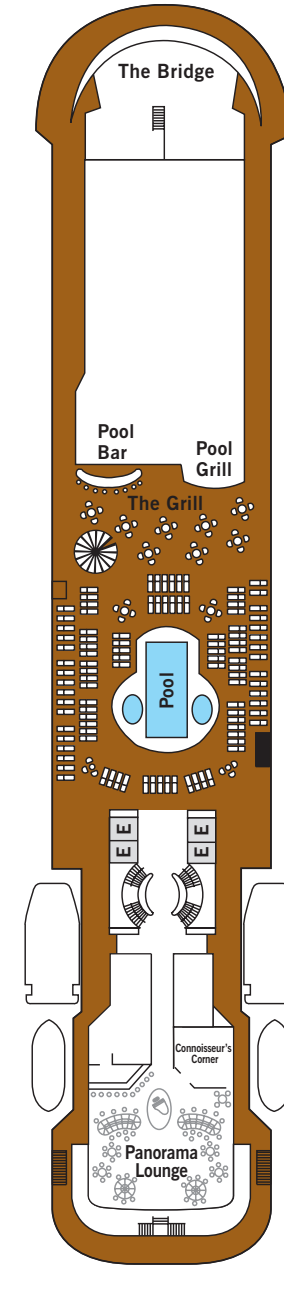

SILVER CLOUD EXPEDITIONS – November 2017

DECK 3
Changing Room
Hospital

DECK 4
The Restaurant
La Dame
Laundrette

DECK 5
Dolce Vita
Boutiques
Photo Studio

DECK 6
Explorer Lounge
Fitness Center
Reception/Guest Relations
Expedition Office

DECK 7
La Terrazza
Zagara Spa
Beauty Salon
The Library

DECK 8
The Bridge
Pool
Pool Bar & Grill
The Grill
The Panorama Lounge
The Connoisseur's Corner

DECK 9
Tor's Observation Lounge
Jogging Track

SUITE CATEGORIES

- Owner's Suite ●
- Grand Suite ●
- Royal Suite ●
- Silver Suite ●
- Medallion Suite ●
- Deluxe Veranda Suite ●
- Veranda Suite ●
- Vista Suite ●

SPECIFICATIONS

- Crew 217/223
- Officers European
- Guests 200/254
- Tonnage 16,800
- Length 514.14 Feet/156.7 Metres
- Width 70.62 Feet/21.5 Metres
- Speed 18 Knots
- Passenger Decks 7
- Connecting Suites ⇕
- 3rd Guest Capacity ▲
- Bathtub/Shower Combination ♻
- Bathtub & Separate Shower ♻
- Disabled Suites ♿
- 449, 451
- Refurbished 2017
- Registry Bahamas
- Ice-class Rating 1C

VISTA SUITE

240 SQ. FT. / 22 M²

- Large picture window providing panoramic ocean views
- Sitting area
- Twin beds or queen-sized bed
- Marbled bathroom with shower (some with tub/shower combination)
- Walk-in wardrobe with personal safe
- Writing desk
- Hair dryer
- WiFi Internet access an hour per day