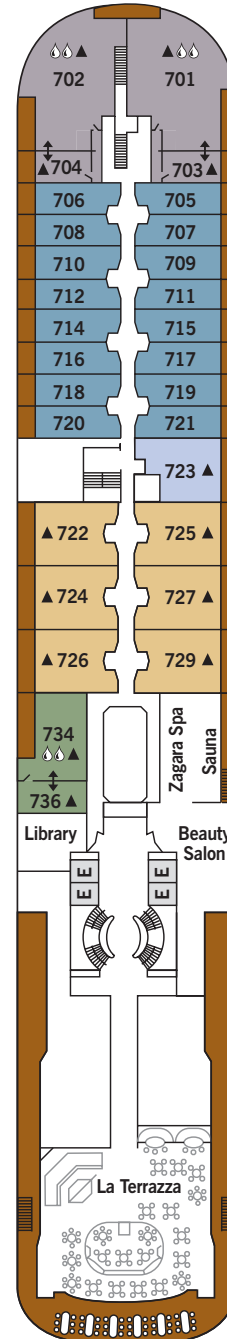

SILVER CLOUD EXPEDITIONS – November 2017

DECK 3
Changing Room
Hospital

DECK 4
The Restaurant
La Dame
Laundrette

DECK 5
Dolce Vita
Boutiques
Photo Studio

DECK 6
Explorer Lounge
Fitness Center
Reception/Guest Relations
Expedition Office

DECK 7
La Terrazza
Zagara Spa
Beauty Salon
The Library

DECK 8
The Bridge
Pool
Pool Bar & Grill
The Grill
The Panorama Lounge
The Connoisseur's Corner

DECK 9
Tor's Observation Lounge
Jogging Track

SUITE CATEGORIES

- Owner's Suite ●
- Grand Suite ●
- Royal Suite ●
- Silver Suite ●
- Medallion Suite ●
- Deluxe Veranda Suite ●
- Veranda Suite ●
- Vista Suite ●

SPECIFICATIONS

- Crew 217/223
- Officers European
- Guests 200/254
- Tonnage 16,800
- Length 514.14 Feet/156.7 Metres
- Width 70.62 Feet/21.5 Metres
- Speed 18 Knots
- Passenger Decks 7
- Connecting Suites ⇕
- 3rd Guest Capacity ▲
- Bathtub/Shower Combination ♻
- Bathtub & Separate Shower ♻
- Disabled Suites ♿
- 449, 451
- Refurbished 2017
- Registry Bahamas
- Ice-class Rating 1C

Deck plans are for illustration purposes only and may be subject to change.

Suite diagrams shown are for illustration purposes only and may vary from actual square footage. Please refer to suite specifications for square footage.