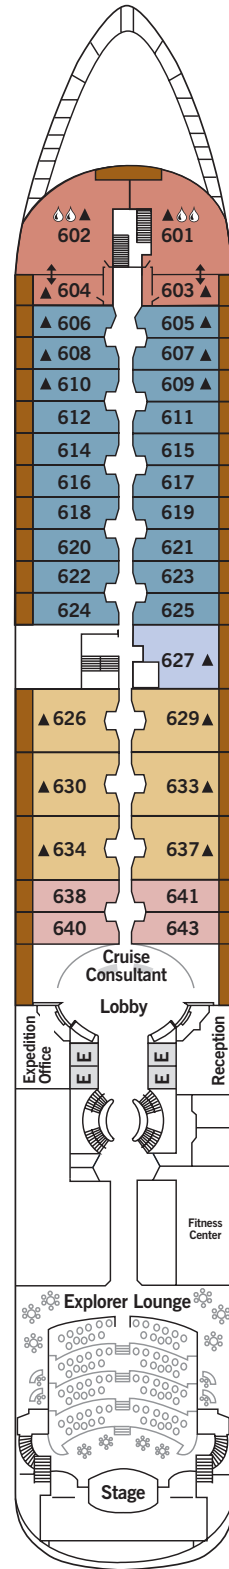

SILVER CLOUD EXPEDITIONS – November 2017

DECK 3
Changing Room
Hospital

DECK 4
The Restaurant
La Dame
Laundrette

DECK 5
Dolce Vita
Boutiques
Photo Studio

DECK 6
Explorer Lounge
Fitness Center
Reception/Guest Relations
Expedition Office

DECK 7
La Terrazza
Zagara Spa
Beauty Salon
The Library

DECK 8
The Bridge
Pool
Pool Bar & Grill
The Grill
The Panorama Lounge
The Connoisseur's Corner

DECK 9
Tor's Observation Lounge
Jogging Track

SUITE CATEGORIES

- Owner's Suite ●
- Grand Suite ●
- Royal Suite ●
- Silver Suite ●
- Medallion Suite ●
- Deluxe Veranda Suite ●
- Veranda Suite ●
- Vista Suite ●

SPECIFICATIONS

- Crew 217/223
- Officers European
- Guests 200/254
- Tonnage 16,800
- Length 514.14 Feet/156.7 Metres
- Width 70.62 Feet/21.5 Metres
- Speed 18 Knots
- Passenger Decks 7
- Connecting Suites ⇕
- 3rd Guest Capacity ▲
- Bathtub/Shower Combination ♻
- Bathtub & Separate Shower ♻
- Disabled Suites ♿
- 449, 451
- Refurbished 2017
- Registry Bahamas
- Ice-class Rating 1C

Deck plans are for illustration purposes only and may be subject to change.

Suite diagrams shown are for illustration purposes only and may vary from actual square footage. Please refer to suite specifications for square footage.