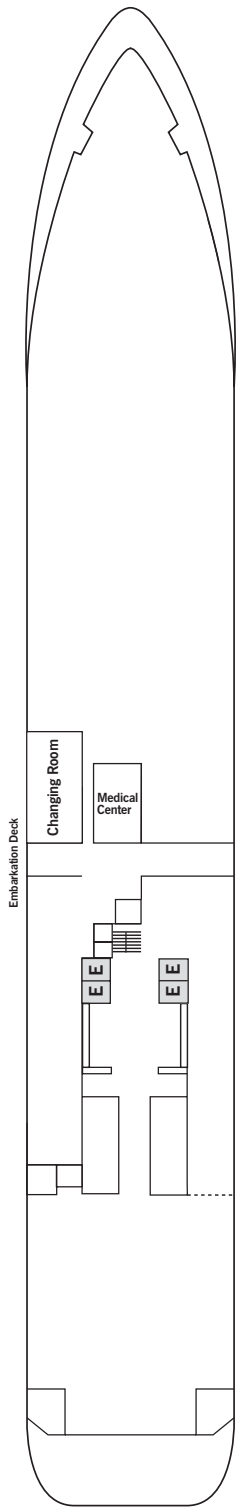

SILVER CLOUD EXPEDITIONS – November 2017

DECK 3
Changing Room
Hospital

DECK 4
The Restaurant
La Dame
Laundrette

DECK 5
Dolce Vita
Boutiques
Photo Studio

DECK 6
Explorer Lounge
Fitness Center
Reception/Guest Relations
Expedition Office

DECK 7
La Terrazza
Zagara Spa
Beauty Salon
The Library

DECK 8
The Bridge
Pool
Pool Bar & Grill
The Grill
The Panorama Lounge
The Connoisseur's Corner

DECK 9
Tor's Observation Lounge
Jogging Track

SUITE CATEGORIES

- Owner's Suite ●
- Grand Suite ●
- Royal Suite ●
- Silver Suite ●
- Medallion Suite ●
- Deluxe Veranda Suite ●
- Veranda Suite ●
- Vista Suite ●

SPECIFICATIONS

- Crew 217/223
- Officers European
- Guests 200/254
- Tonnage 16,800
- Length 514.14 Feet/156.7 Metres
- Width 70.62 Feet/21.5 Metres
- Speed 18 Knots
- Passenger Decks 7
- Connecting Suites ⇕
- 3rd Guest Capacity ▲
- Bathtub/Shower Combination ♻
- Bathtub & Separate Shower ♻
- Disabled Suites ♿
- 449, 451
- Refurbished 2017
- Registry Bahamas
- Ice-class Rating 1C

Deck plans are for illustration purposes only and may be subject to change.

Suite diagrams shown are for illustration purposes only and may vary from actual square footage. Please refer to suite specifications for square footage.