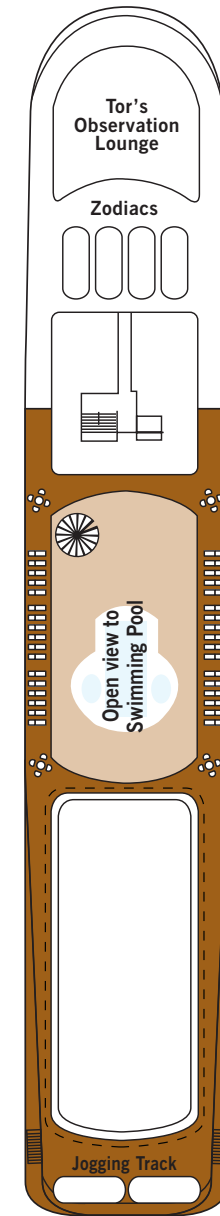

SILVER CLOUD EXPEDITIONS – November 2017

DECK 3
Changing Room
Hospital

DECK 4
The Restaurant
La Dame
Laundrette

DECK 5
Dolce Vita
Boutiques
Photo Studio

DECK 6
Explorer Lounge
Fitness Center
Reception/Guest Relations
Expedition Office

DECK 7
La Terrazza
Zagara Spa
Beauty Salon
The Library

DECK 8
The Bridge
Pool
Pool Bar & Grill
The Grill
The Panorama Lounge
The Connoisseur's Corner

DECK 9
Tor's Observation Lounge
Jogging Track

SUITE CATEGORIES

- Owner's Suite ●
- Grand Suite ●
- Royal Suite ●
- Silver Suite ●
- Medallion Suite ●
- Deluxe Veranda Suite ●
- Veranda Suite ●
- Vista Suite ●

SPECIFICATIONS

- Crew 217/223
- Officers European
- Guests 200/254
- Tonnage 16,800
- Length 514.14 Feet/156.7 Metres
- Width 70.62 Feet/21.5 Metres
- Speed 18 Knots
- Passenger Decks 7
- Connecting Suites ⇕
- 3rd Guest Capacity ▲
- Bathtub/Shower Combination ♻
- Bathtub & Separate Shower ♻
- Disabled Suites ♿
- 449, 451
- Refurbished 2017
- Registry Bahamas
- Ice-class Rating 1C