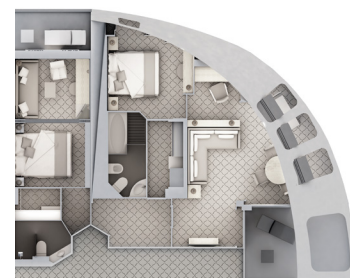

Silver Suite

Silver/Medallion Suite